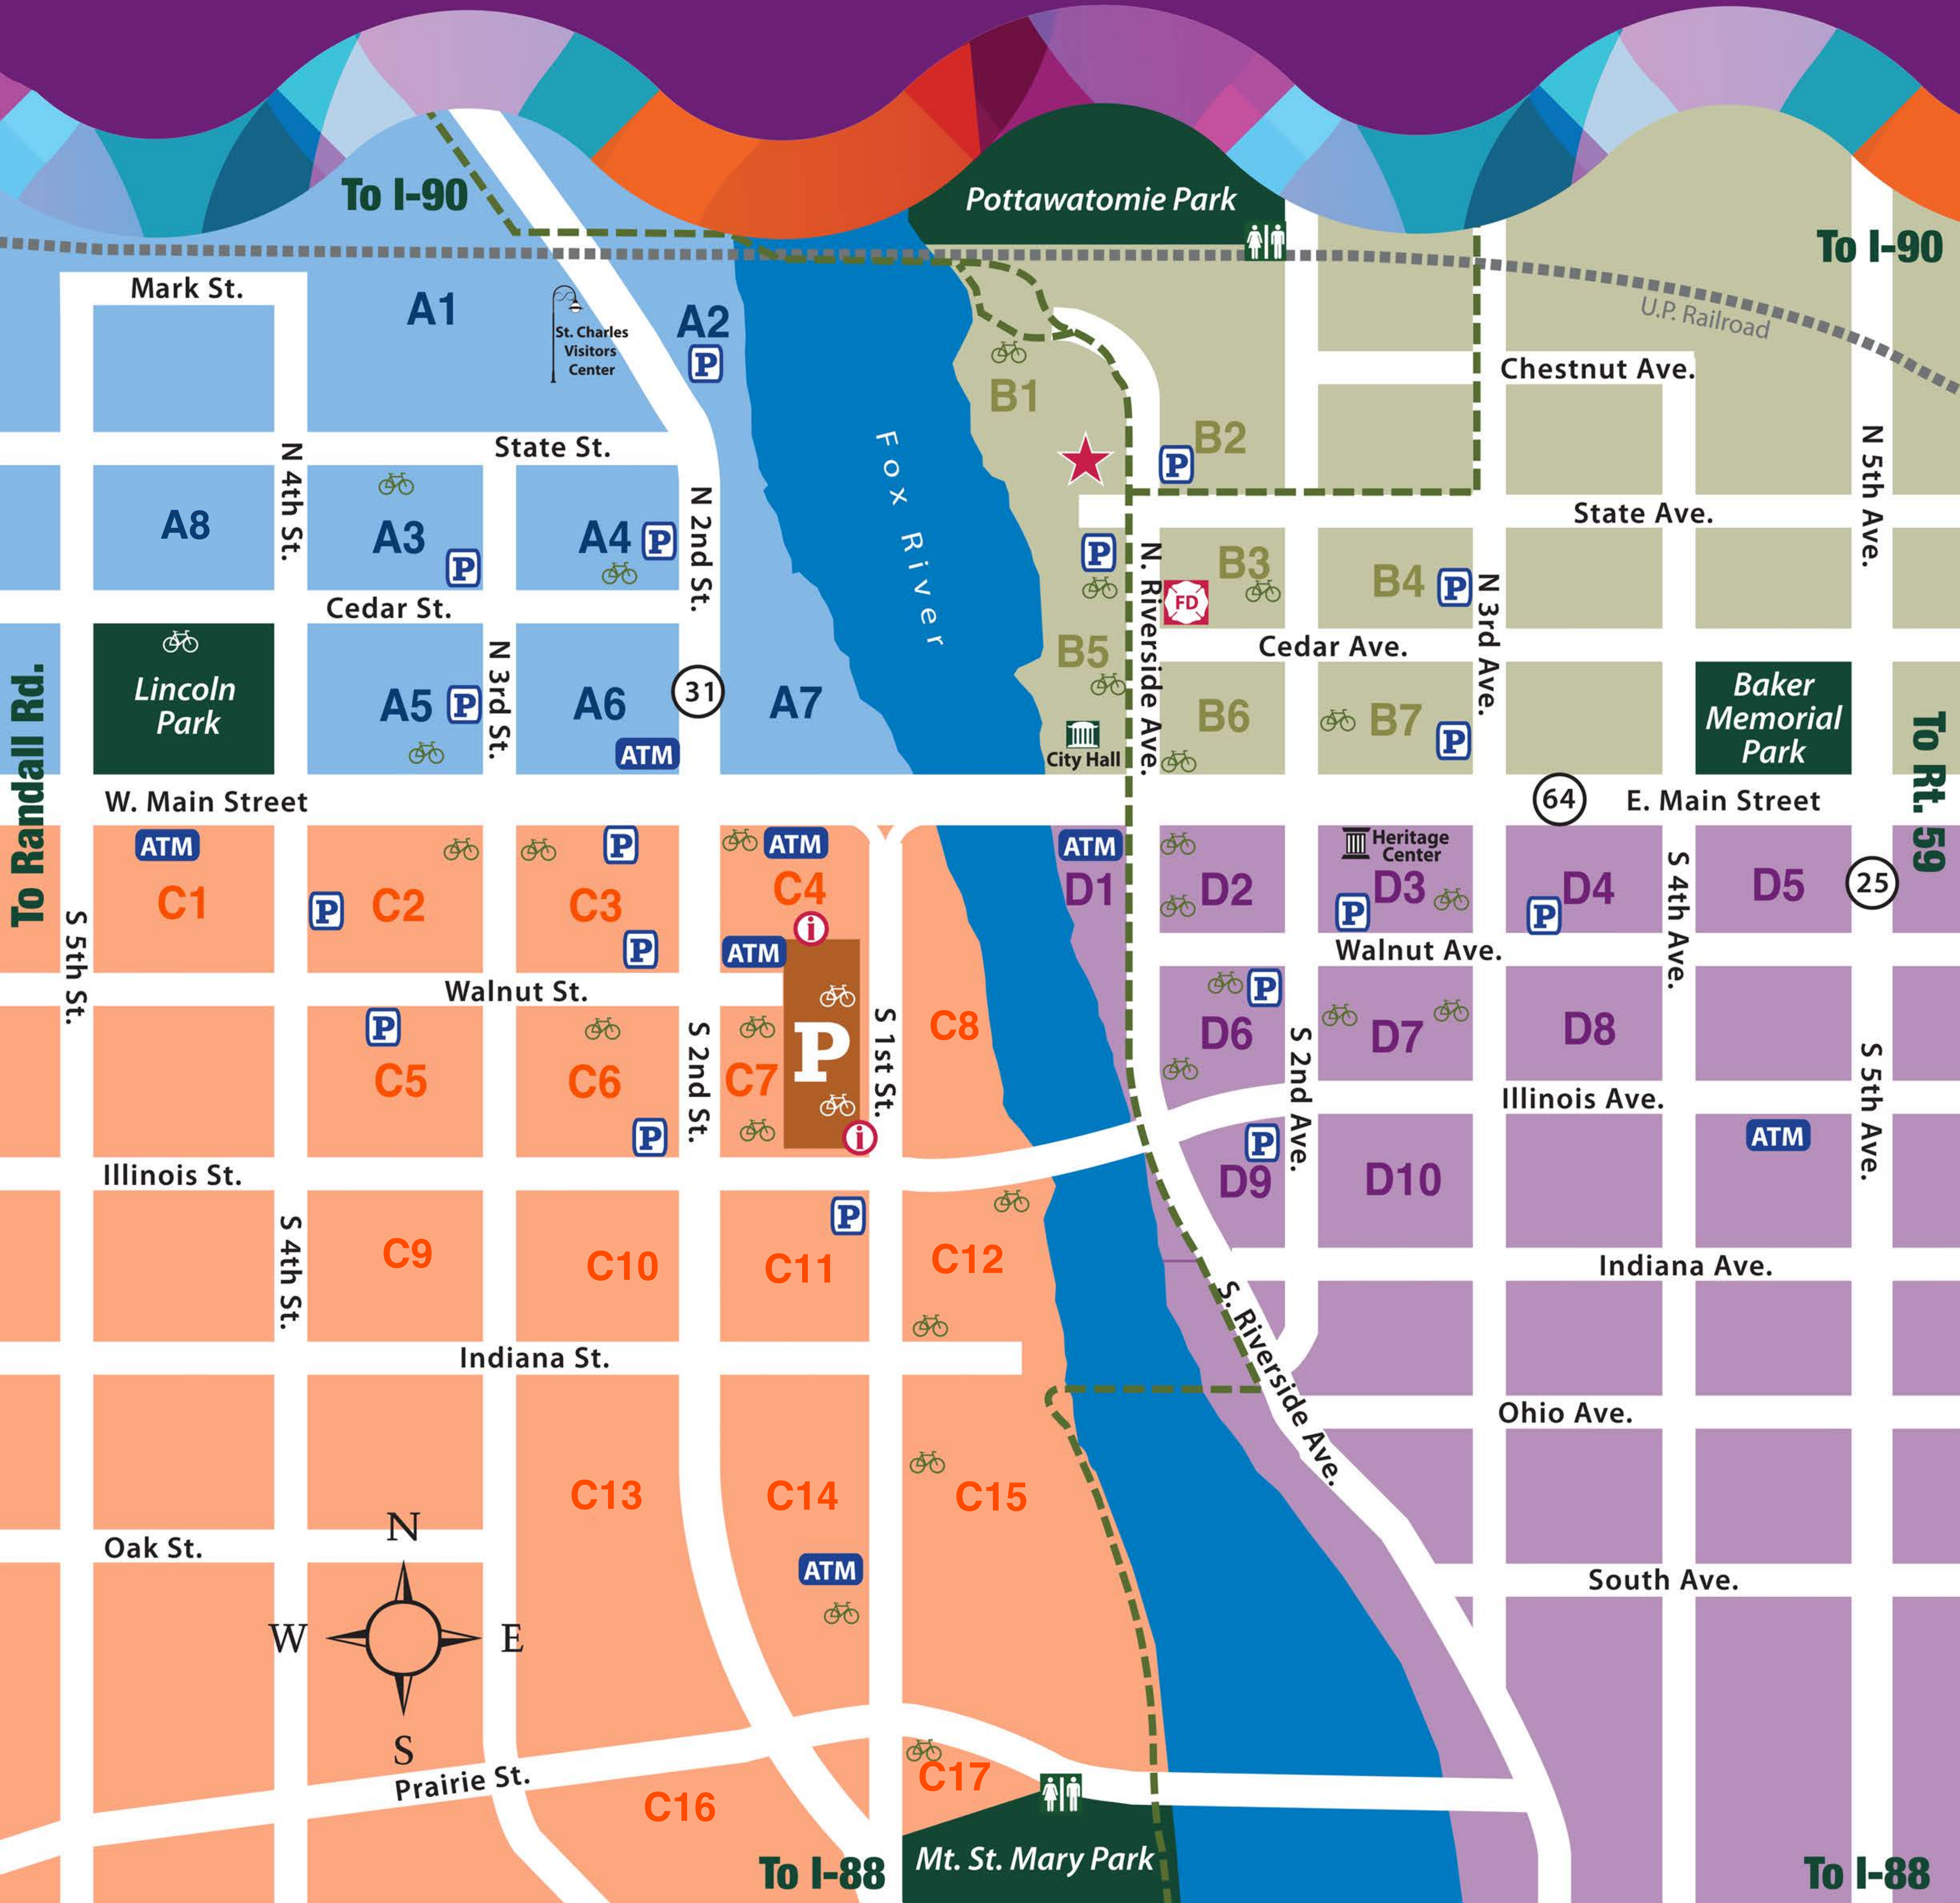

Downtown St. Charles

- | | | | |
|-----------|---------------------------|--|---------------------------|
| A1 | Quadrant/Business Locator | | Bike Route |
| | Public Parking | | Bike Rack Location |
| | Parking Deck | | Visitor Information Kiosk |
| | Fire Department | | Public Restroom |
| | Automated Teller Machine | | Police Department |